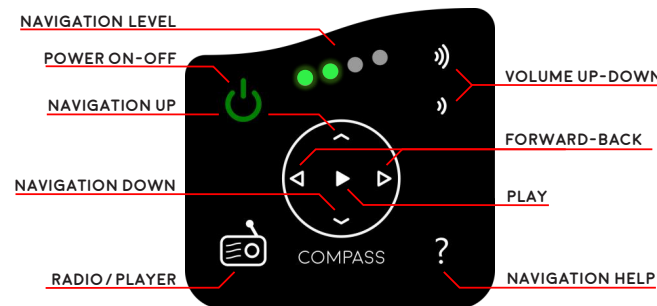

KEYPAD FEATURES:

NAVIGATION EXPERIENCE ON THE COMPASS:

EACH LEVEL OF NAVIGATION IS INDICATED BY THE NUMBER OF GREEN LIGHTS ON THE KEYPAD. THE LISTENER CAN NAVIGATE BY SELECTING THE CHAPTER, THE SECTION, THE BOOK, AND THE LANGUAGE. THE NAVIGATION HELP BUTTON "?" ON THE KEYPAD GIVES THE LISTENING LOCATION AUDIBLY.