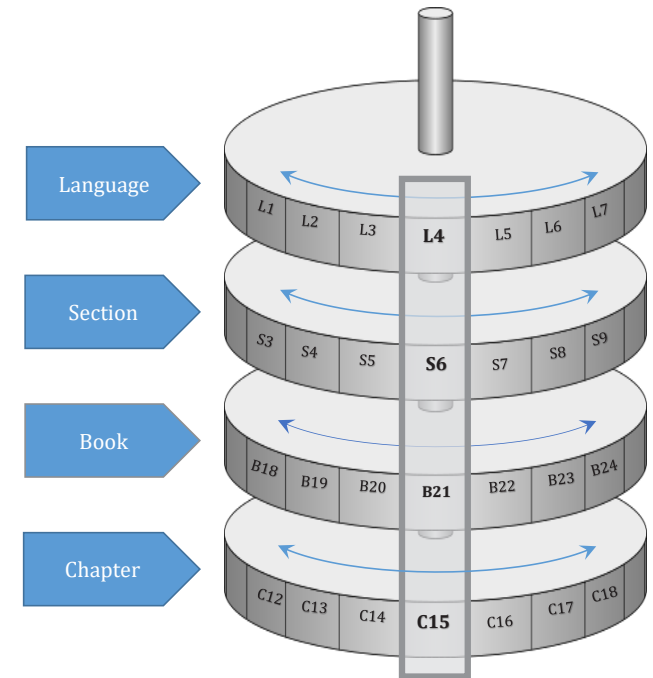

## SPECIFICATIONS:

- DIMENSIONS: 70 mm X 120 mm X 27 mm
- WEIGHT: 130 g (0.28 lb)
- 600 mAh LiFePO<sub>4</sub> RECHARGEABLE BATTERY
- FULL-BACK SOLAR PANEL: 130 mA
- SOUND PRESSURE LEVEL: 75 dBA @ 1 m
- LANYARD ANTENNA
- 16 GB MEMORY