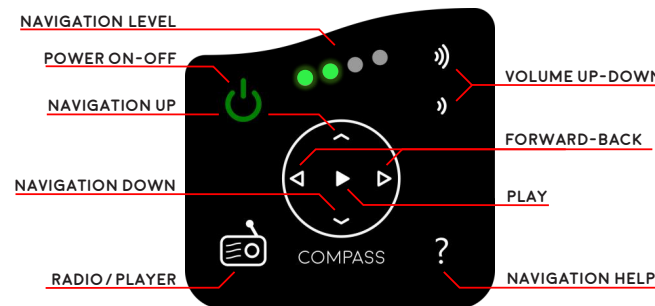

GALCOM COMPASS

- SOLAR-POWERED
- FIX-TUNED
- RADIO & AUDIO BIBLE
- EASY NAVIGATION
- ENHANCED AUDIO QUALITY
- FIELD PROGRAMMABLE

FEATURES:

- SOLAR-POWERED
- FIX-TUNED OR SCANABLE FROM 88-108 FM
- TAMPER-PROOF AUDIO
- FIELD TUNEABLE/PROGRAMMABLE
- AUDIO JACK
- CHARGEABLE BY MICRO USB
- EXTENSIVE AUDIO LIBRARY AVAILABLE
- BIBLE TRANSLATIONS AND TEACHING IN 100s OF LANGUAGES
- CUSTOMIZED AUDIO ON REQUEST
- EASY NAVIGATION WITH AUDIO PROMPTS

KEYPAD FEATURES:

NAVIGATION EXPERIENCE ON THE COMPASS:

EACH LEVEL OF NAVIGATION IS INDICATED BY THE NUMBER OF GREEN LIGHTS ON THE KEYPAD. THE LISTENER CAN NAVIGATE BY SELECTING THE CHAPTER, THE SECTION, THE BOOK, AND THE LANGUAGE. THE NAVIGATION HELP BUTTON "?" ON THE KEYPAD GIVES THE LISTENING LOCATION AUDIBLY.