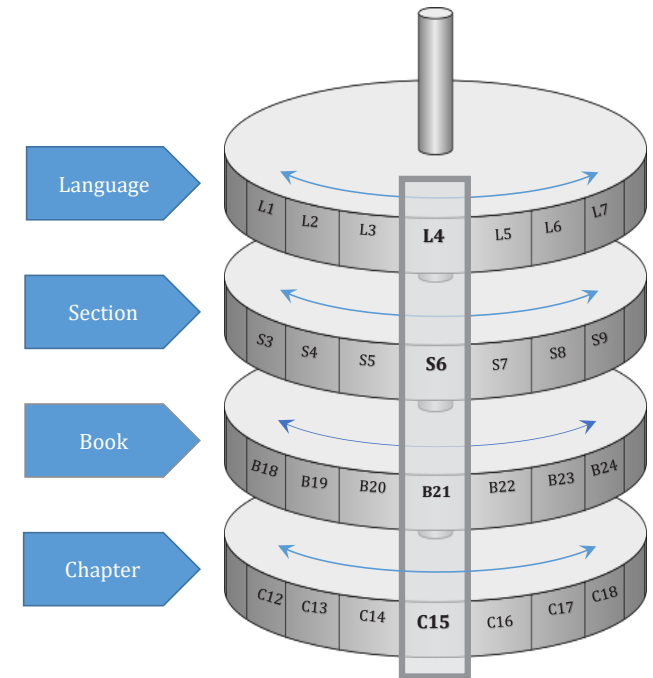

SPECIFICATIONS:

- DIMENSIONS: 70 mm X 120 mm X 27 mm
- WEIGHT: 130 g (0.28 lb)
- 600 mAh LiFePO₄ RECHARGEABLE BATTERY
- FULL-BACK SOLAR PANEL: 130 mA
- SOUND PRESSURE LEVEL: 75 dBA @ 1 m
- LANYARD ANTENNA
- 16 GB MEMORY